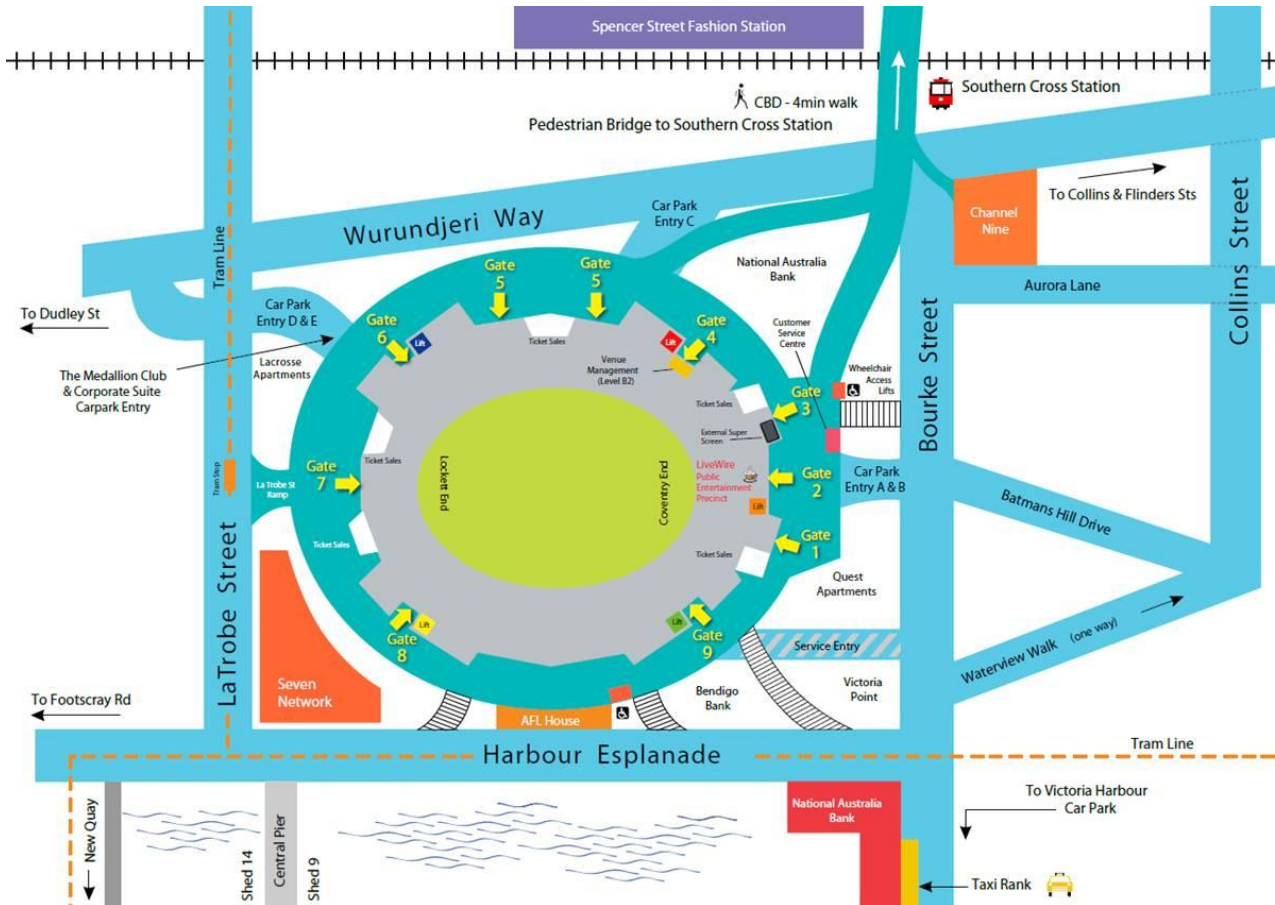

#### By Private Vehicle

- Enter the Etihad Stadium car park via **Bourke Street - Car Park Entry A** (left ramp)
- When you enter the car park proceed all the way to the back of the car park
- Turn right at **Row T (blue pillars)** and proceed to **Gate 6**.
- Take the lift to the **Level D** and follow the signs to the Laureate Room
- Pay booths are located at various hubs and must be paid for prior to exiting

#### By Taxi

- Direct the taxi to stop on the LaTrobe Street side of the venue
- Proceed towards the venue and turn to your left, proceeding to **Gate 6**
- Take the lift to the **Level D** and follow the signs to the Laureate Room

#### By Train

- Cross the Bourke Street Pedestrian Bridge from Southern Cross Station
- When you get to the stadium, turn to your right, proceeding to **Gate 6**
- Take the lift to the **Level D** and follow the signs to the Laureate Room

#### By Tram

- The Bourke Street, Collins Street, LaTrobe Street and City Circle trams can be utilised to get to Etihad Stadium. Please refer to the map once you alight the tram to ascertain the direction you need to travel to and around the venue to get to **Gate 6**.